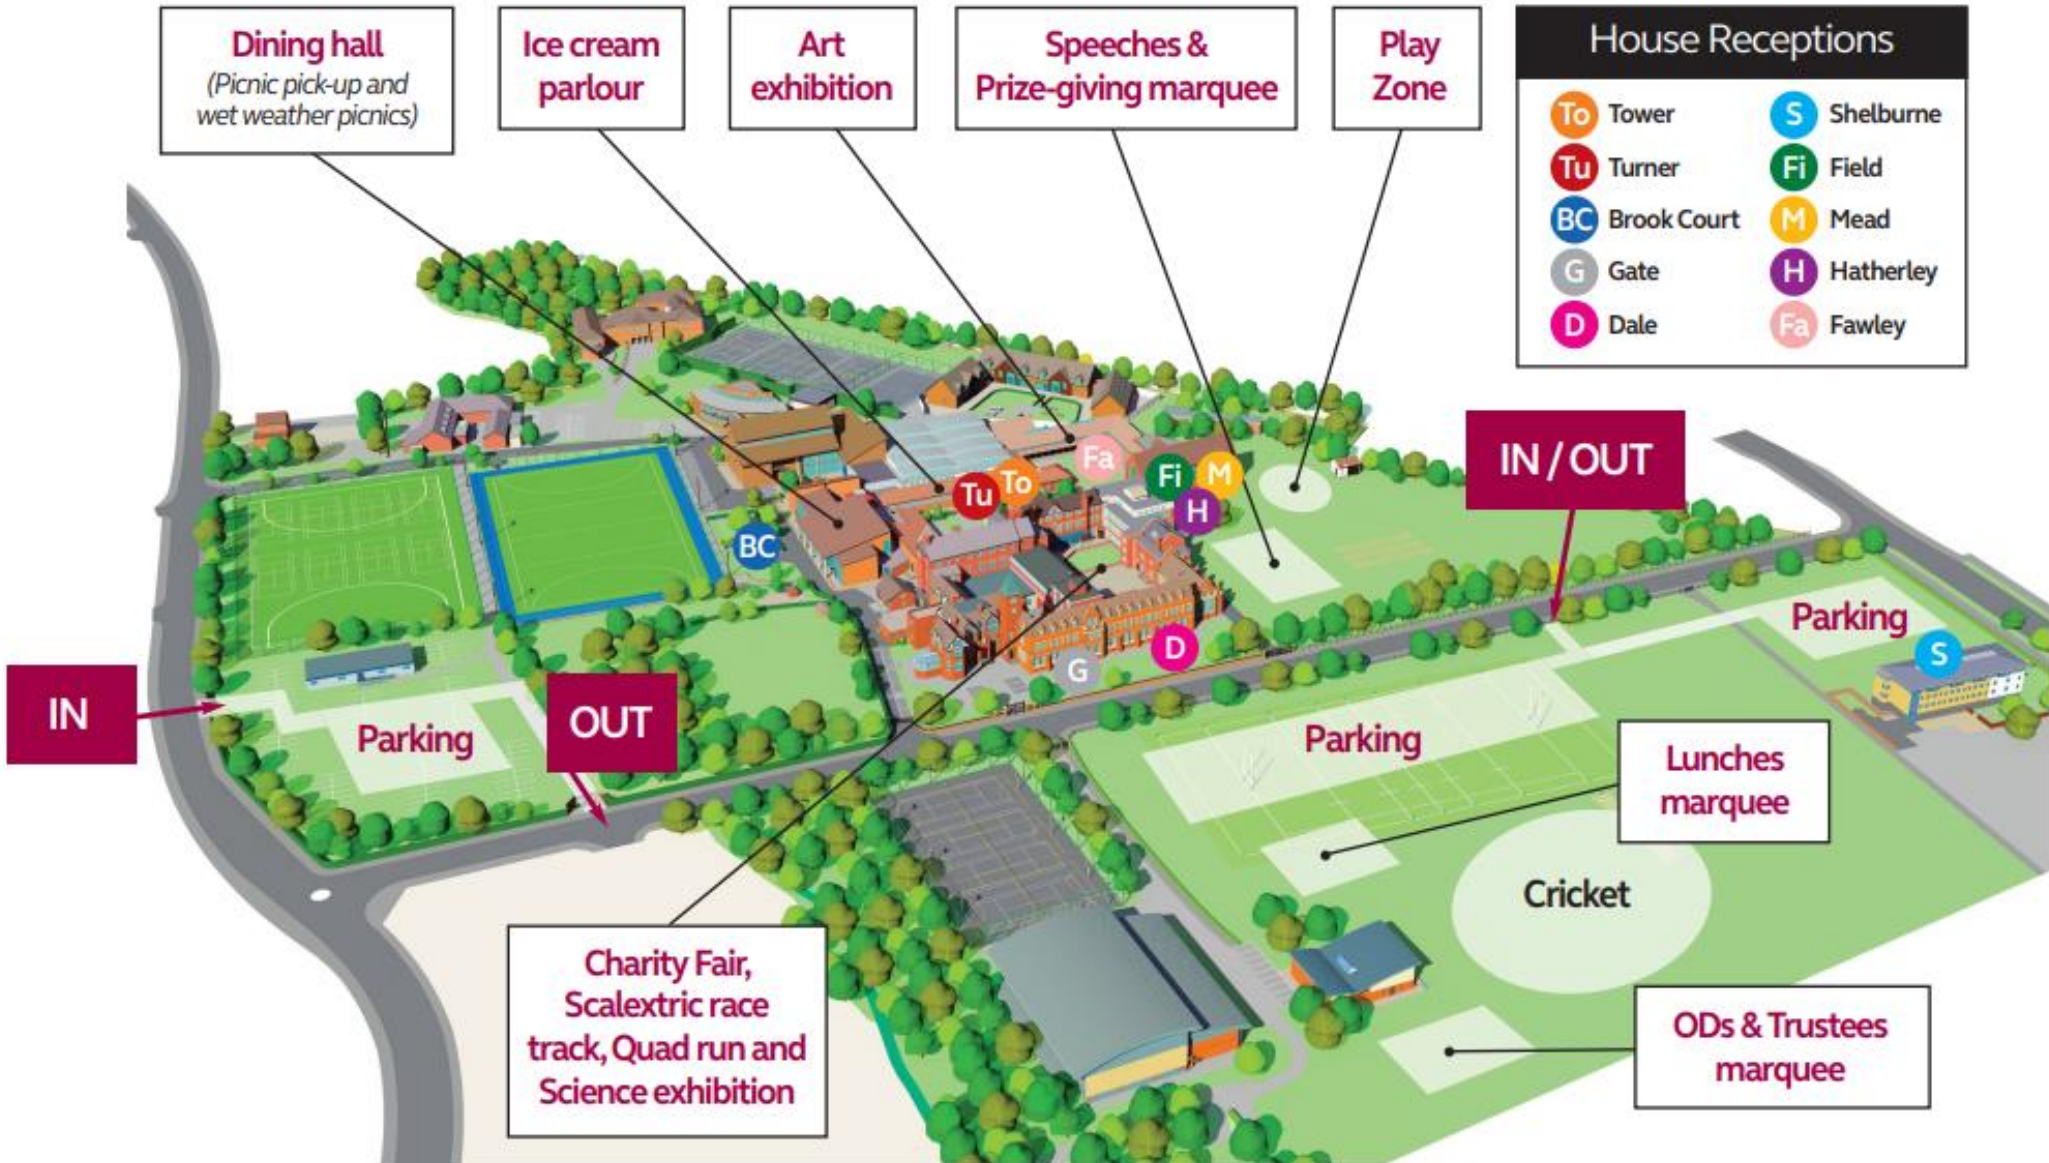

Commemoration Location Map

Scalextric

D.T
Project
exhibition

FAWLEY
Sweet raffle
Penny sweet stall

TURNER + GATE
Mini brownies + fudge
Toy stall - Golf

BACON THEATRE

HATHERLEY
Sweets in jar
Weight of cake

THE QUAD

TOWER HOUSE

SHELburnE
Face painting
Nail art

TOWER LAWN

DALE
Bush tucker
trial

MEAD
Book stall
Cake stand

TOWER
Basketball

BROOK
COURT
Candy floss
Slime the
teacher

TOWER
Stocks

FIELD
Challenges

COOKERY SCHOOL
Ice cream sundaes

LIBRARY

PHYSICS
Science exhibition

SPORTS FIELD - Inflatable Fun

UGANDA
Nyakatukura
info Stand

COMMEMORATION DAY
Exhibition and Uganda Fair

DALE
Bungee run

Inflatable
Fun

UGANDA
Beat the
goalie

CHAPEL

BONBERNARD GALLERY
Art exhibition